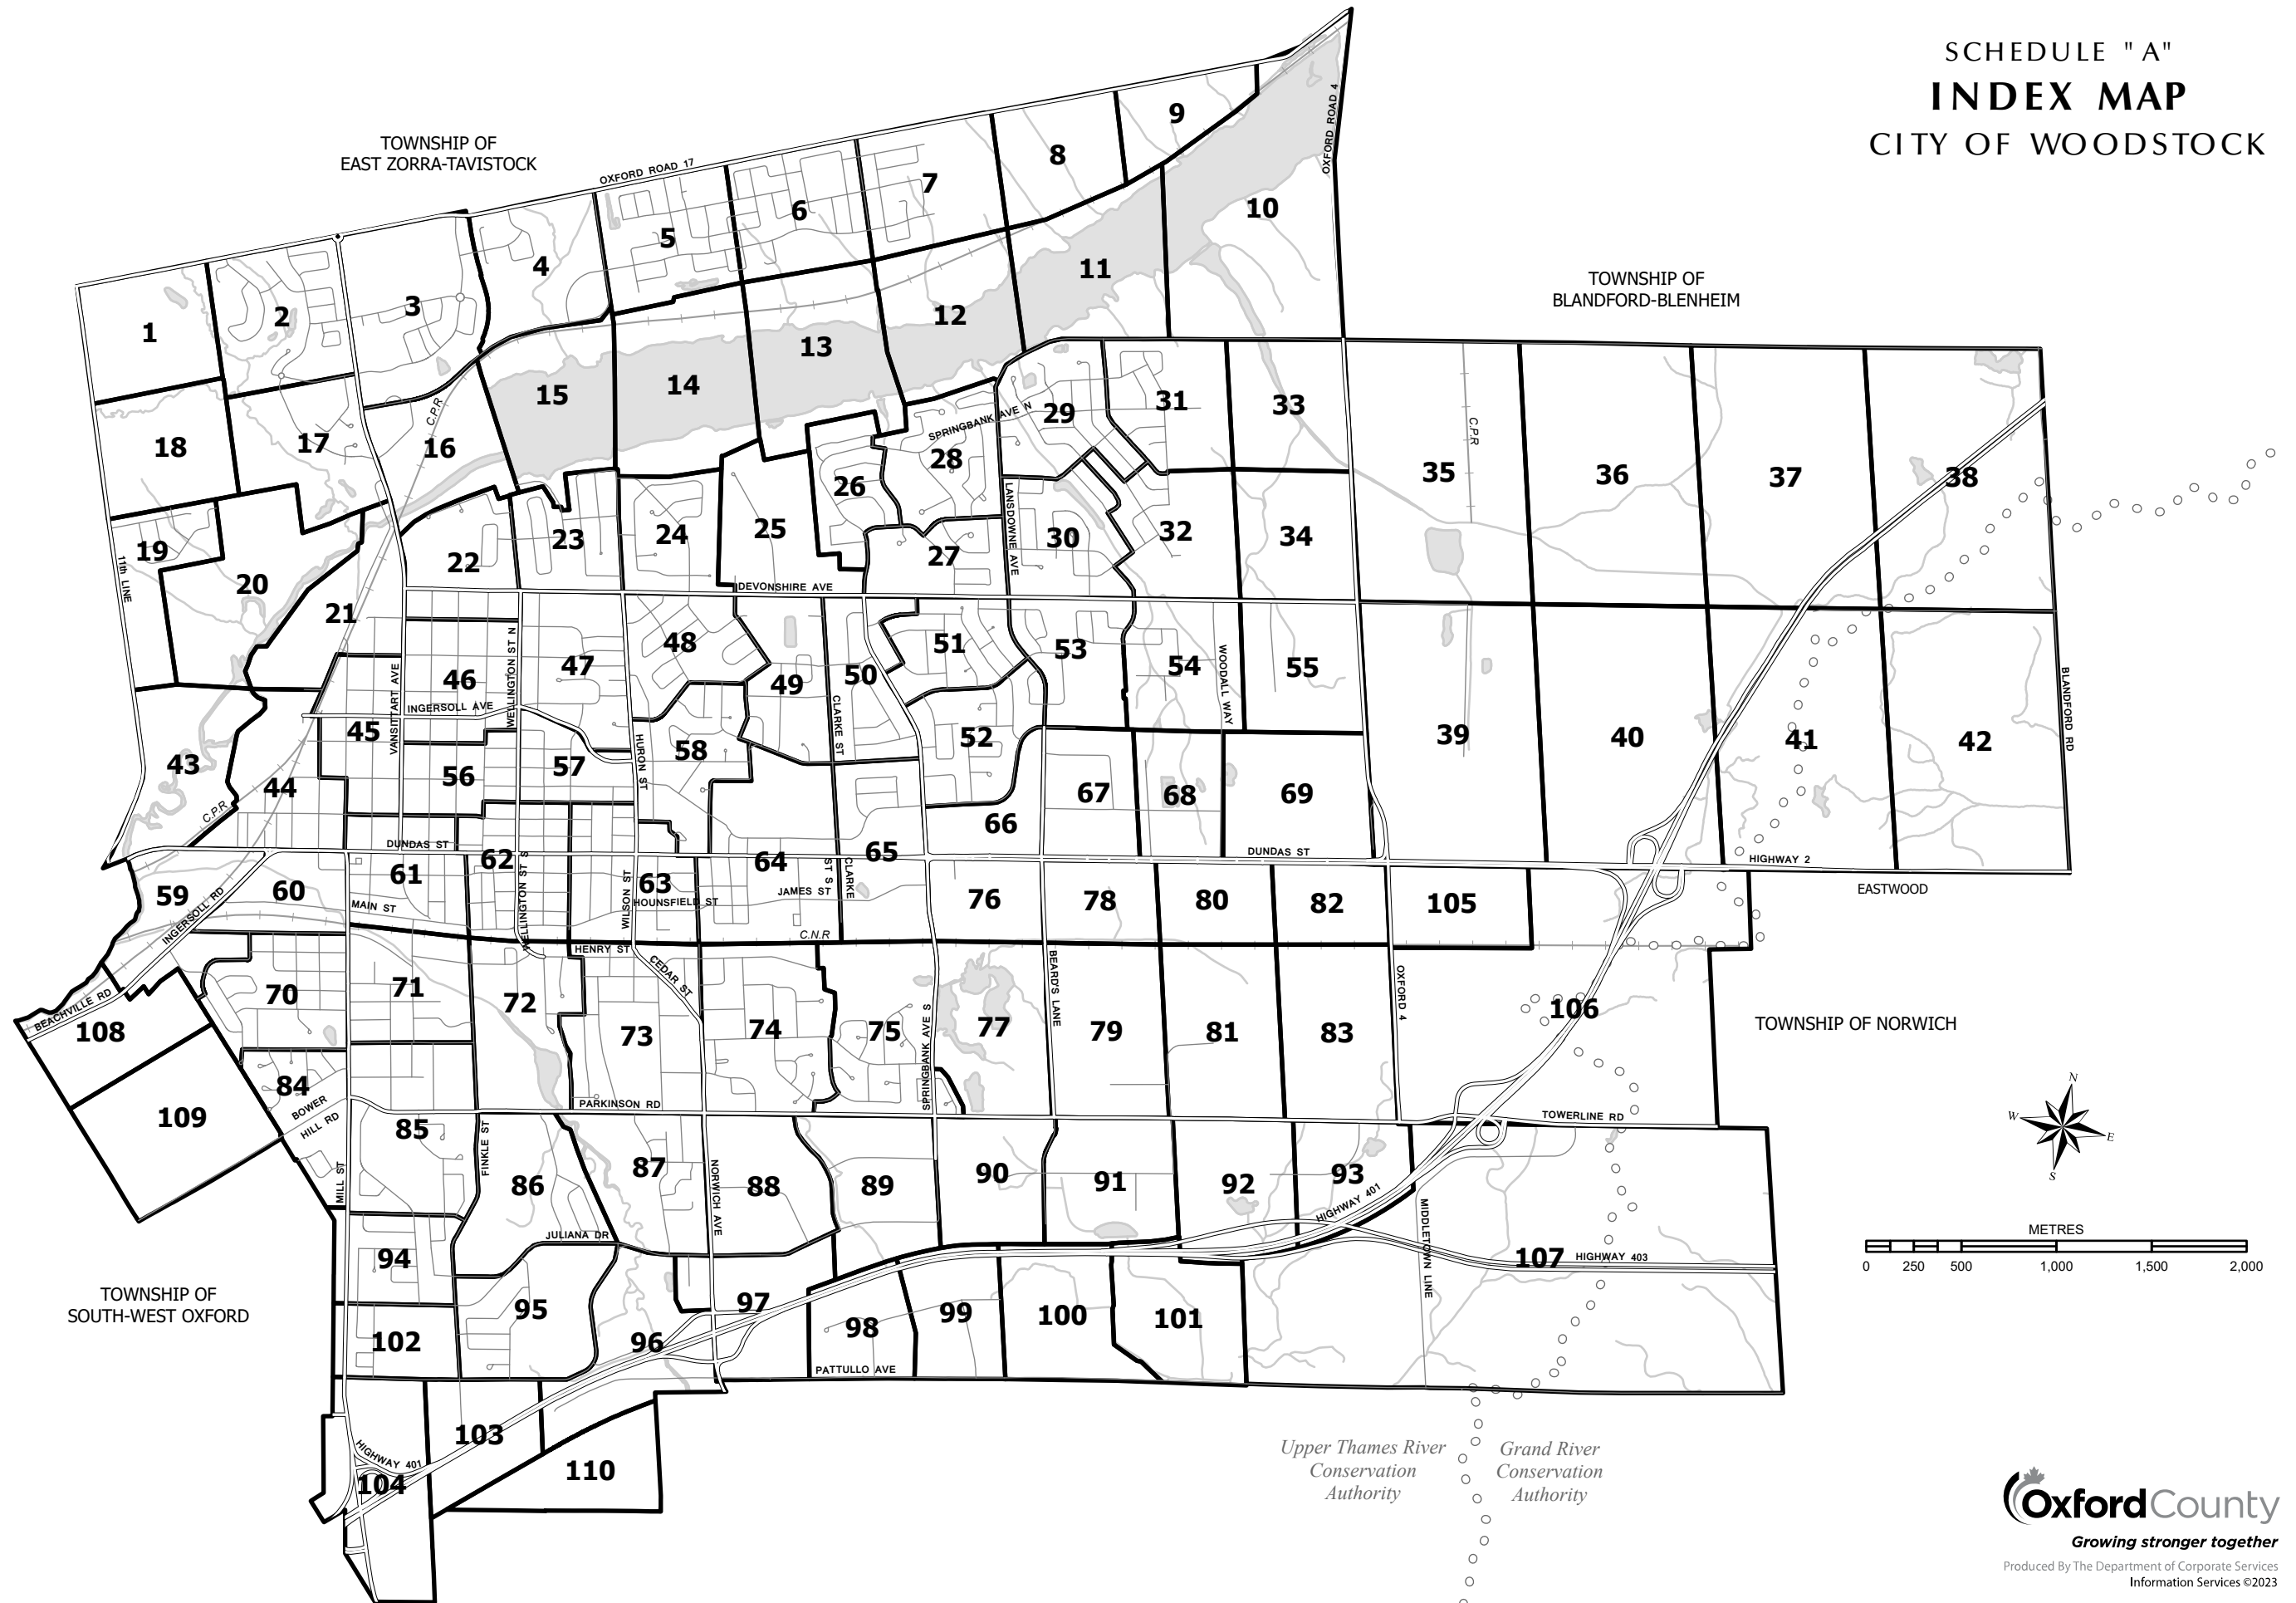

SCHEDULE "A"
INDEX MAP
CITY OF WOODSTOCK

Upper Thames River
Conservation
Authority

Grand River
Conservation
Authority