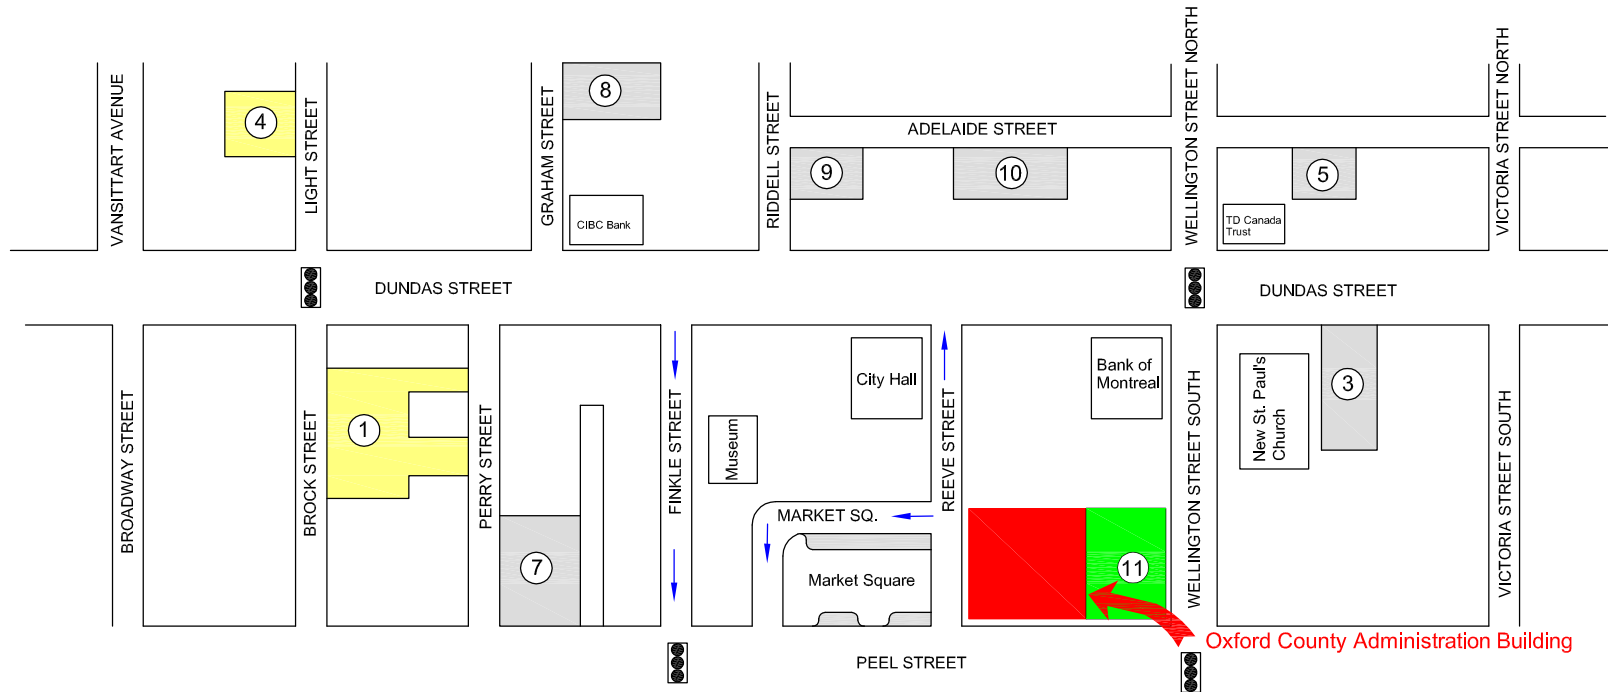

Administration Building

21 Reeve Street, Woodstock, ON

PARKING LOCATIONS

Oxford County Administration Building

1. Brock Street Lot
2. Market Centre Lot
3. Dundas Street, New St. Paul's Lot
4. Light Street Lot
5. Adelaide Street East Lot
6. Finkle Street Lot
7. Arena Lot
8. Graham Street Lot
9. Riddell Street Lot
10. Cole Walkway Lot
11. Oxford County Lot

- Limited Visitor Parking
Staff Parking by Permit Only
- Pay & Display - \$1.00/day
- 2 Hour Parking
- One Way Street
- Traffic Light

General 2 Hour Street Parking Available

No Scale